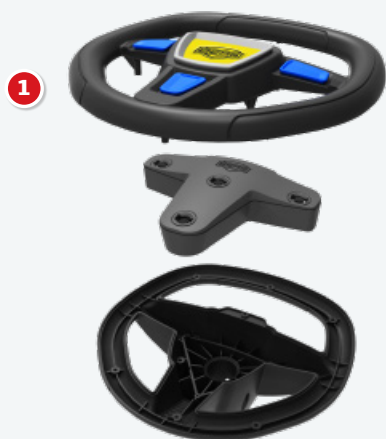

*Outrageous looks,
carefree playing fun
and easy to take with you*

4. DIRECT DRIVE

Get ready to explore

The BERG Reppy is equipped with a fixed connection between the front crank axle and the rear axle. This means that the movement of the legs is immediately converted to the movement of the rear wheels. This makes the BERG Reppy super simple and easy to ride. Both forwards and backwards.

Thanks to Direct Drive it is easy to ride

Weight product: 9.1 kg
Weight with box: 10.8 kg
Box size in cm: 70x49x23

age
2,5 → 6

24.60.02.00

BERG REPPY REBEL

Get ready to explore

Off-road driving is exceptionally good fun with the Rebel! Children from the age of 2.5 can go-kart on this striking Reppy. The bright red EVA 10" inch off-road tyres, cool front spoiler, red springs and unique sports steering wheel ensure a strikingly cool appearance. The sports steering wheel comes equipped with a real soundbox. This soundbox has 4 different tones: braking, tooting, starting the motor and accelerating.

Weight product: 9.5 kg
Weight with box: 11.2 kg
Box size in cm: 70x49x23

age
2,5 → 6

BERG REPPY ACCESSOIRES

Get ready to explore

Accessoire	Article	Product weight	Product weight + Box	Box size in CM
1 BERG Soundbox*	16.67.00.00	0.13 kg	0.26 kg	20.5x15x18
2 BERG Trailer M	18.24.60.00	3 kg	4.5 kg	73x50x34

* Only for the BERG Reppy Rider

BERG REPPY DATA

Get ready to explore

The following data is applicable to all Reppy versions

*All dimensions in cm

BERGTOYS.COM

BERG REPPY DATA

Get ready to explore