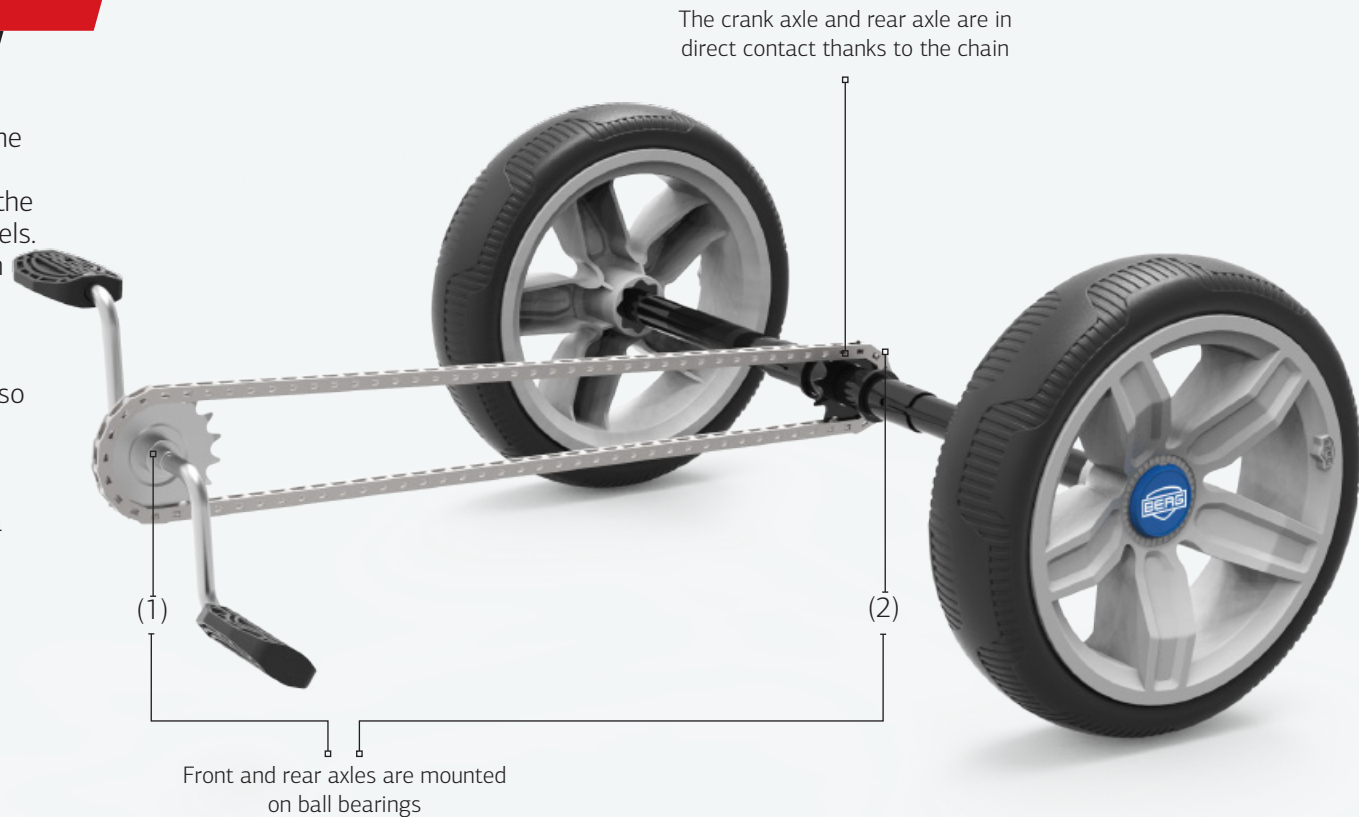

4. DIRECT DRIVE

Get ready to explore

The BERG Reppy is equipped with a fixed connection between the front crank axle and the rear axle. This means that the movement of the legs is immediately converted to the movement of the rear wheels. This makes the BERG Reppy super simple and easy to ride. Both forwards and backwards.

An additional advantage is that the movement/rotation of the rear wheels (which occurs when pedalling, or when pushed) is also translated to the front crank axle. Therefore, once the go-kart is moving, you can continue pedalling very easily.

Also, the front and rear axles are mounted on ball bearings. As a result, the pedals and rear axle rotate smoothly and lightly!