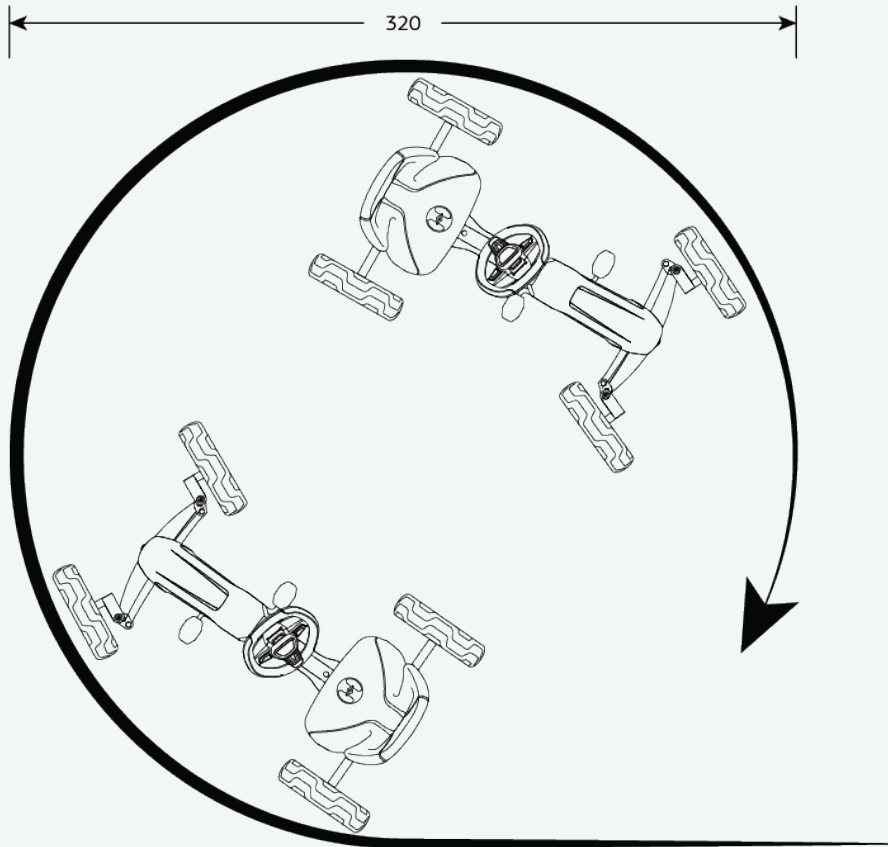

* Only for the BERG Reppy Rider

BERG REPPY DATA

Get ready to explore

The following data is applicable to all Reppy versions

*All dimensions in cm

BERGTOYS.COM

BERG REPPY DATA

Get ready to explore

General

Recommended age	2,5 - 6 years
Min user height	85 cm
Max user height	125 cm
Max user weight	40 kg
Parental supervision necessary	Yes
Safety mark	TÜV + CE
Assembly time	±30 min

Physical characteristics