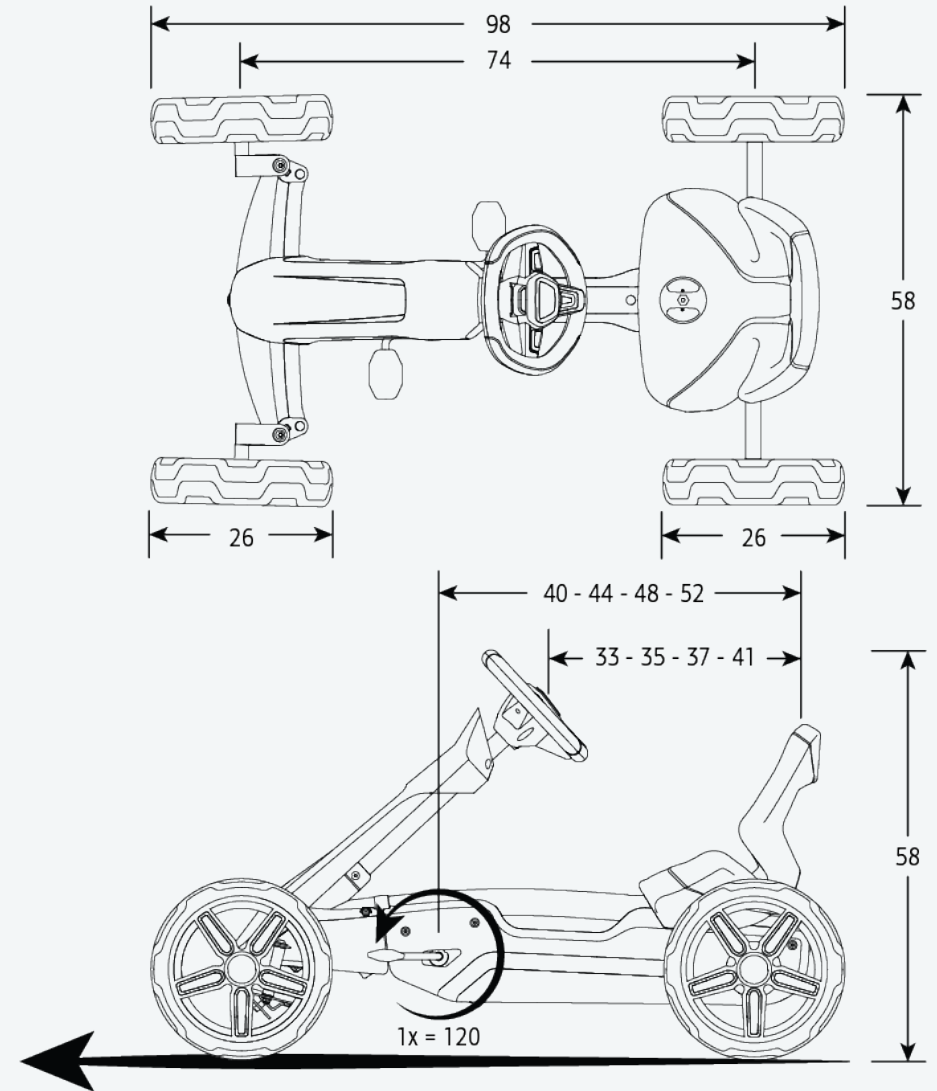

* Only for the BERG Reppy Rider

BERG REPPY DATA

Get ready to explore

The following data is applicable to all Reppy versions

*All dimensions in cm

BERGTOYS.COM

BERG REPPY DATA

Get ready to explore

General

Recommended age	2,5 - 6 years
Min user height	85 cm
Max user height	125 cm
Max user weight	40 kg
Parental supervision necessary	Yes
Safety mark	TÜV + CE
Assembly time	±30 min

Physical characteristics

Length	98 cm
Width	59 cm
Height	58 cm

Warranty

Frame	2 years
Parts	2 years
Tyres	0 years

Technical characteristics

Gears	N.A.
Tyre type	Solid
Frame aaterial	Steel
Forward and backward	Yes
Braking system	Direct Drive
Parking brake	N.A.
Transmission	Direct Drive
Ball bearings	Yes
Swing axle	Yes
Adjustable seat	Yes
Adjustable steering wheel	No
Trailer connection	N.A.